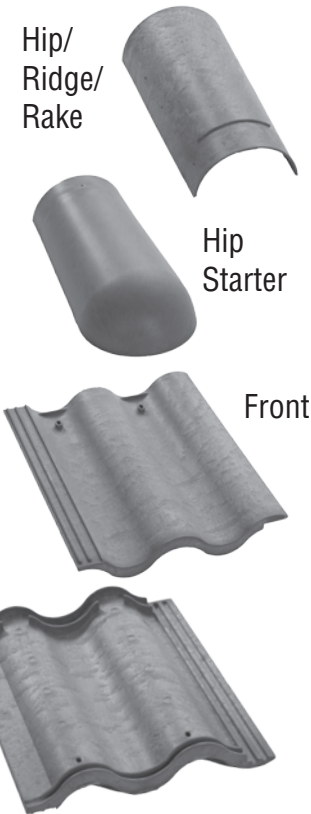

Part #	Color	Description	Weight/ Tile	Weight/ Square	Roofing Square
2001-CG	Black	Field Tile	3.3 lbs	303.6 lbs	92 pieces
2001-TC	Canyon Earth	Field Tile	3.3 lbs	303.6 lbs	92 pieces
2001-FC	Desert Red	Field Tile	3.3 lbs	303.6 lbs	92 pieces
2001-GR	Goldenrod	Field Tile	3.3 lbs	303.6 lbs	92 pieces
2001-SB	Saddle Brown	Field Tile	3.3 lbs	303.6 lbs	92 pieces
2001-MG	Sage	Field Tile	3.3 lbs	303.6 lbs	92 pieces
2010-CG	Black	Hip/Ridge/Rake	2 lbs		
2010-TC	Canyon Earth	Hip/Ridge/Rake	2 lbs		
2010-FC	Desert Red	Hip/Ridge/Rake	2 lbs		
2010-GR	Goldenrod	Hip/Ridge/Rake	2 lbs		
2010-SB	Saddle Brown	Hip/Ridge/Rake	2 lbs		
2010-MG	Sage	Hip/Ridge/Rake	2 lbs		
2011-CG	Black	Hip Starter	1.9 lbs		
2011-TC	Canyon Earth	Hip Starter	1.9 lbs		
2011-FC	Desert Red	Hip Starter	1.9 lbs		
2011-GR	Goldenrod	Hip Starter	1.9 lbs		
2011-SB	Saddle Brown	Hip Starter	1.9 lbs		
2011-MG	Sage	Hip Starter	1.9 lbs		
2014-TC/SB	Used for Canyon Earth & Saddle Brown	Lower Metal Closure			
2014-FC	Used for Desert Red	Lower Metal Closure			
2014-GR	Used for Goldenrod	Lower Metal Closure			
2014-CG/S	Used for Sage & Black	Lower Metal Closure			
2015-TC/SB	Used for Canyon Earth & Saddle Brown	Upper Metal Closure			
2015-FC	Used for Desert Red	Upper Metal Closure			
2015-GR	Used for Goldenrod	Upper Metal Closure			
2015-CG/S	Used for Sage & Black	Upper Metal Closure			
18018C	Black - 7" x 5/8" x 48"	Trimline® VariaVent™ Ridge Vent			
18018T	Canyon Earth - 7" x 5/8" x 48"	Trimline® VariaVent™ Ridge Vent			
18018F	Desert Red - 7" x 5/8" x 48"	Trimline® VariaVent™ Ridge Vent			
18018S	Sand - 7" x 5/8" x 48"	Trimline® VariaVent™ Ridge Vent			
60917	Black - 3/4" x 1 1/2" x 96" (8' fold-out)	Trimline® Flow-Thru Batten™			
18309	Black - 11 3/4" x 25'	VariaBlock™			
18310	Desert Red - 11 3/4" x 25'	VariaBlock™			
18311	Sand - 11 3/4" x 25'	VariaBlock™			
18312	Canyon Earth - 11 3/4" x 25'	VariaBlock™			
18313	Black - 15" x 25'	VariaBlock™			
18314	Desert Red - 15" x 25'	VariaBlock™			